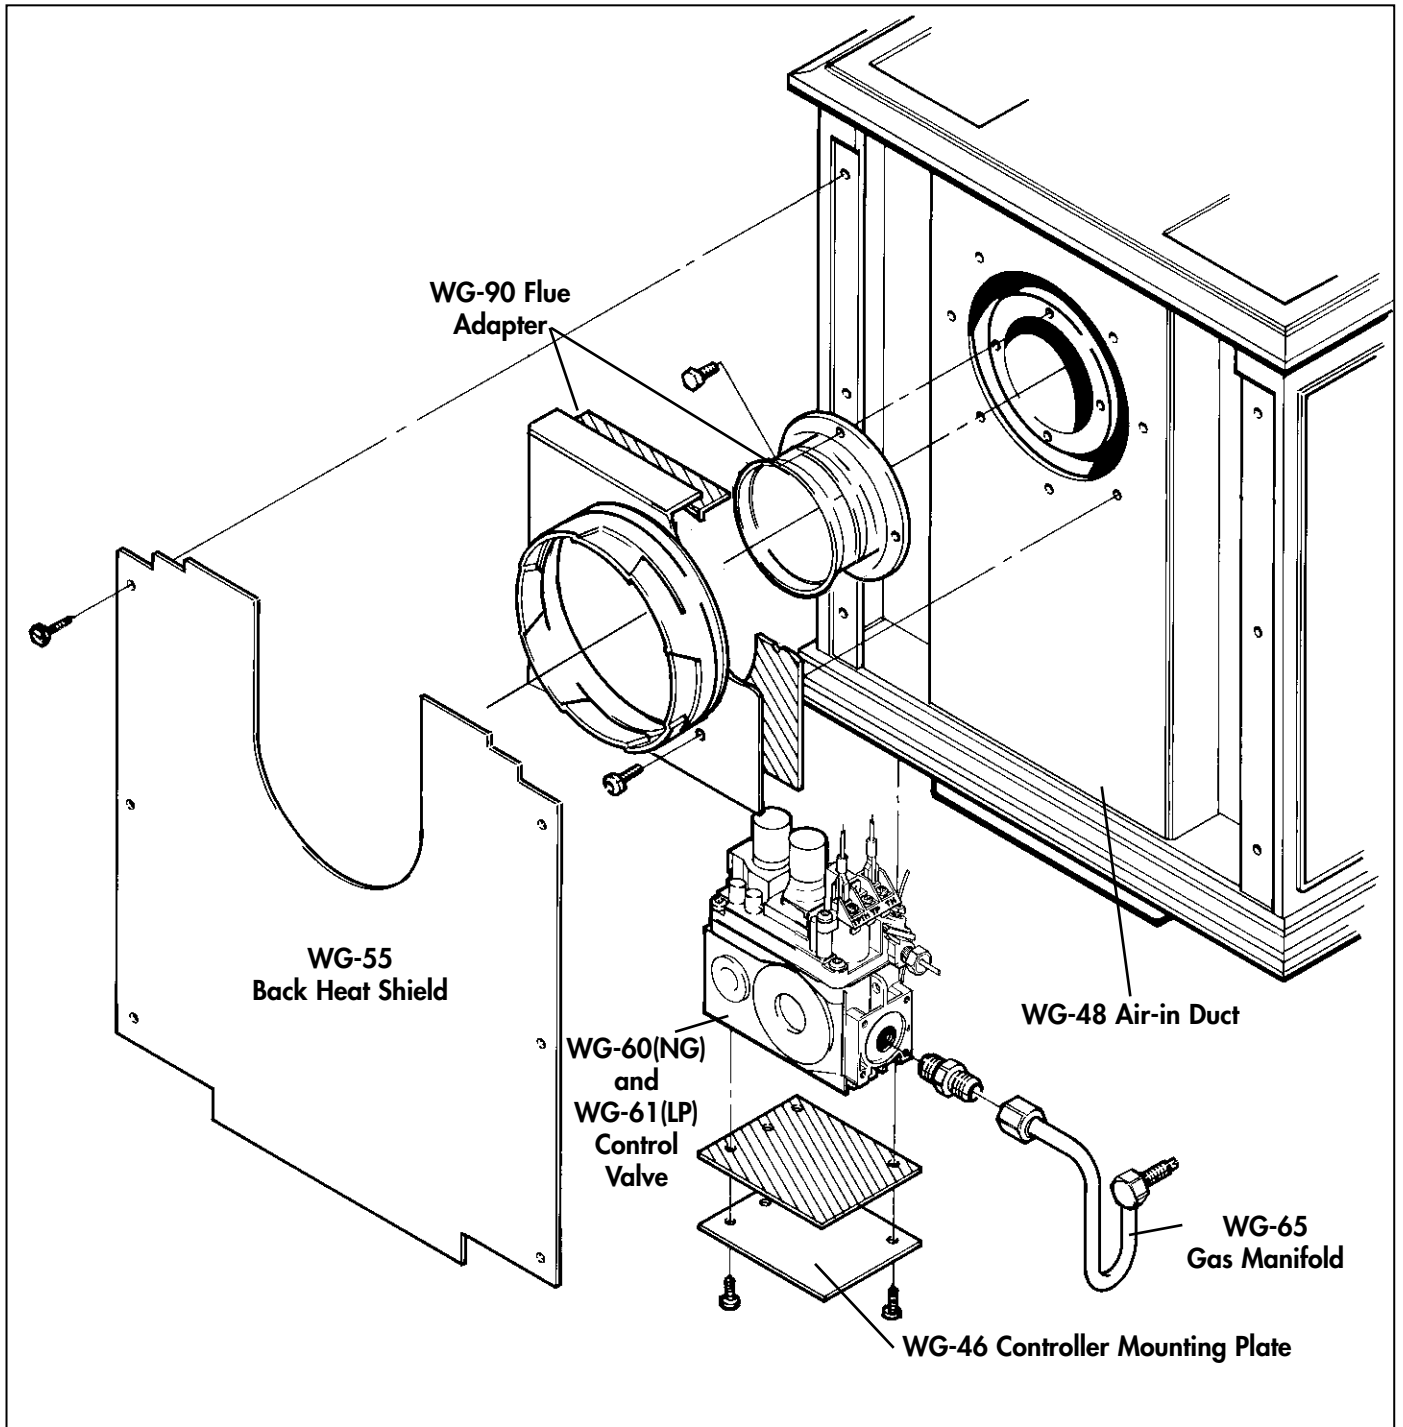

APPENDIX A. PARTS LIST AND REAR EXPLODED VIEW DIAGRAM

Parts List

Franklin Direct Vent Fireplace

Part	Part No.	Part	Part No.
Log Set	WG-40	Ceramic Glass Frame Assembly	WG-80
Burner	WG-41	1.5" S.S.Springs	WG-81
Control Panel & Cover	WG-42	Top Retaining Hooks	WG-82a
Side Stone Retainer	WG-43	Side Retaining Hooks	WG-82b
Firebox Baffle	WG-44	Window Retainer	WG-83
Baffle Mounting Clip	WG-489		
Controller Mounting Plate	WG-46	Brass Finial	WG-86
Air-In Duct	WG-48	Direct-Vent Pipe Adaptor	WG-90
Top Stone Retainer	WG-49		
Logset Air Shield	WG-51	Top Right Stone	WG-30
Back Heat Shield	WG-55	Top Left Stone	WG-31
Bottom Heat Shield	WG-53	Top Center Stone	WG-32
Side Heat Shield	WG-54	Left Side Stone	WG-33
		Right Side Stone	WG-34
SIT 820.652 NG Control Valve	WG-60		
SIT 820.651 LP Control Valve	WG-61	Firebox Casting	WG-1
SIT 199.617 Pilot Assembly LP	WG-62	Firebox Frame Casting	WG-2
SIT 199.618 Pilot Assembly NG	WG-63	Firebox Cover Casting	WG-3
SIT 73.952 Piezo	WG-64a	Stove Base Casting	WG-4
Gas Manifold	WG-65	Leg Casting	WG-5
3/8 NPT-3/8 Compression Adapter	WG-67	Heat Exchanger Casting	WG-6
SIT 916.188 Knob Extension O-P-O	WG-68	Heat Exchanger Wall Casting	WG-7
SIT 916.189 Knob Extension H-L	WG-69	Heat Exchanger Cover Casting	WG-8
T.T. Remote Control Unit IRRC300-F	WG-470	Pressure Relief Lid (Heat Exchanger) Casting	WG-10
On-Off Rocker Switch	WG-71-1	Pressure Relief Lid (Firebox) Lid Casting	WG-11
Rocker Switch Wires	WG-71-2	Air Channel Bridge Casting	WG-12
Condair Thermostat and On/Off Switch	WG-472	Pilot Frame Casting	WG-13
15' Wire For Condair Thermostat	WG-472-1	Left Side Wall Casting	WG-15
		Right Side Wall Casting	WG-16
		Top Casting	WG-17
		Front Casting	WG-18